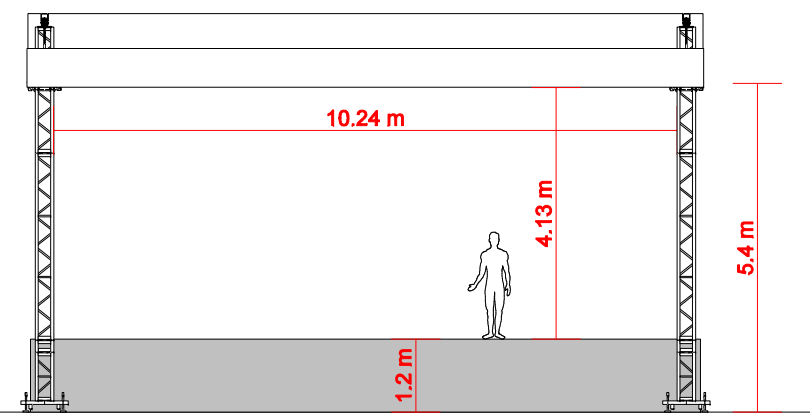

B

B

C

C

D

D

	Title <b>Bühne Contac GS99</b>		Drawn by <b>Lutz Zech</b>	Art#
	Part		Date <b>30.06.2016</b>	Sheet
	Material <b>Contac MT52</b>		Checked by	Tolerance
	Filename <b>GS99 allview</b>	Rev.	Rev. date	Projection