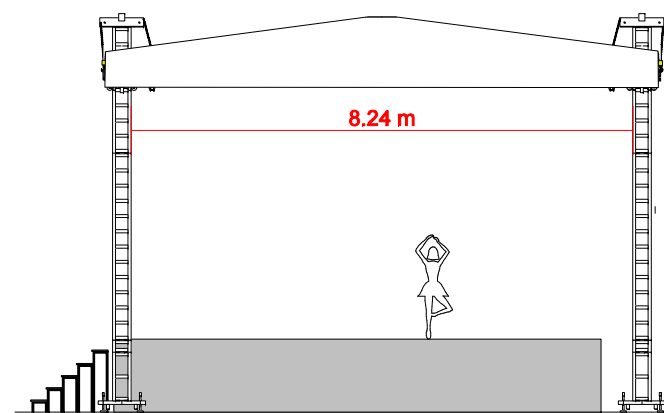

B

B

C

C

D

D

	Title <b>Bühne Contac GS99</b>		Drawn by <b>Lutz Zech</b>	Art#
	Part		Date <b>30.06.2016</b>	Sheet
	Material <b>Contac MT52</b>		Checked by	Tolerance
	Filename <b>GS99 allview</b>	Rev.	Rev. date	Projection